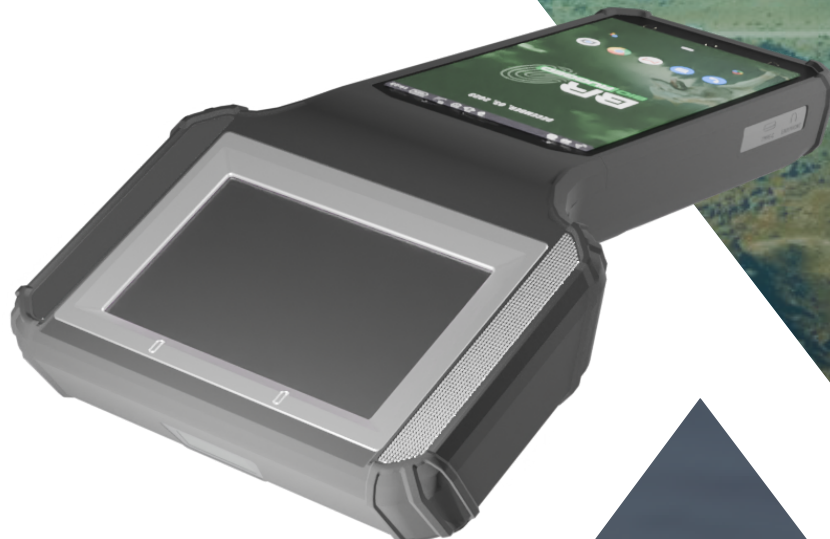

Highlights

- Android 11 GMS
- IB Fingerprint Five-O
- Dual Iris
- NFC reader (optional)
- Smart card reader (optional)