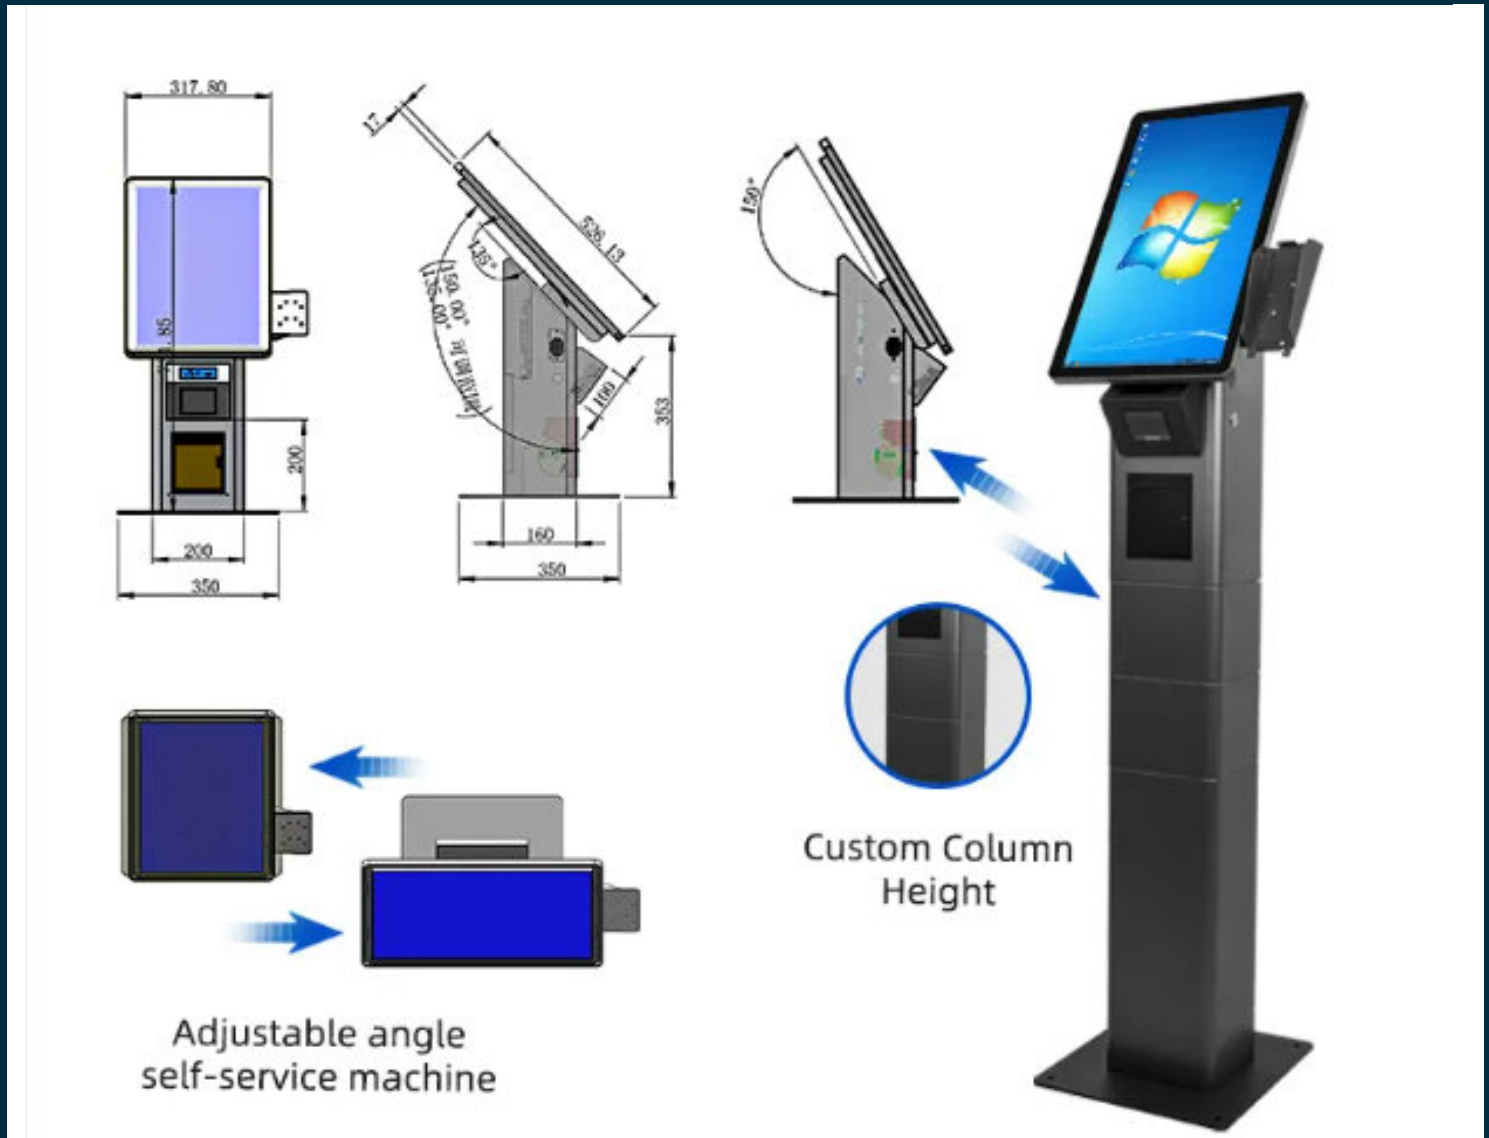

ID Force Custom Kiosks & LiveScan Designs

Tell us your requirements as we are sure we have a design that will meet your needs

1500R HD curved screen
23.6 inch, Full viewing angle HD display

- ◆ 2K high-definition surface display, clear picture
- ◆ Beautiful appearance of the machine
- ◆ The whole machine can be customized
- ◆ System support Windows7/Windows10

High integration, more in line with human engineering design

Screen Features

1080P	
1920*1080	High Brightness
High Resolution	300cd/m2 (Typ.)
High contrast	High color depth

Response time: ≤10ms
Touch accuracy: ≤4mm

Product Size - size can be customized

Various Angles - we can meet your customized needs

Optional peripherals

NFC / RFID

Printer

POS Machine

Note & Coin
Acceptor & Change

Passport
Reader

ID Card
Recognition module

Barcode Scanner

Camera

Fingerprint or
Palm Reader

OCR Scanner